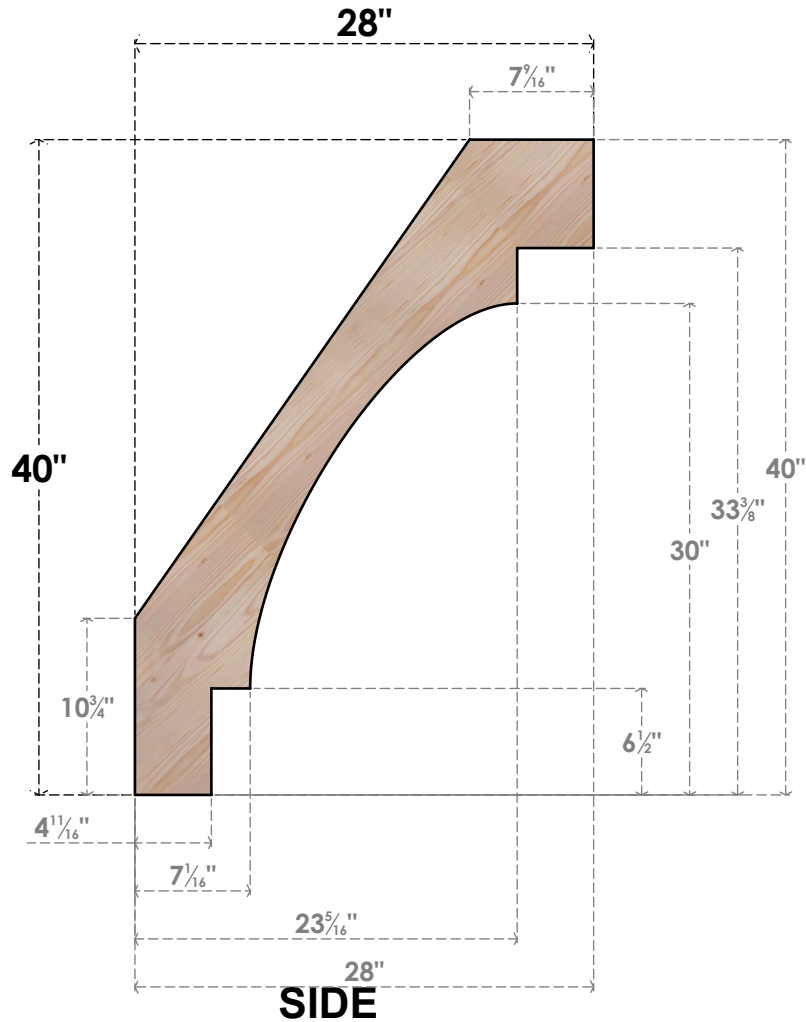

BRC04X28X40MRC00SDF

3 1/2"W X 28"D X 40"H MERCED SMOOTH BRACE, DOUGLAS FIR

EKENA MILLWORK
 2300 WEST MAIN ST.
 CLARKSVILLE, TX 75426
 TOLL FREE: 866-607-0453
 WWW.EKENAMILLWORK.COM

NOTES

1. INSTALLATION TO BE COMPLETED IN ACCORDANCE WITH MANUFACTURER'S SPECIFICATIONS.
2. DRAWING MAY NOT BE TO SCALE
3. THIS DRAWING IS INTENDED FOR DESIGN AND PLANNING PURPOSES ONLY.
4. ALL INFORMATION CONTAINED HEREIN WAS CURRENT AT THE TIME OF DEVELOPMENT BUT MUST BE REVIEWED AND APPROVED BY THE PRODUCT MANUFACTURER TO BE CONSIDERED ACCURATE.
5. PRODUCTS ARE NOT KILN DRIED. THIS ITEM IS UNIQUE AND WILL CONTAIN THE NATURAL VARIATIONS THAT THE WOOD SPECIES OFFERS. THIS MAY RESULT IN VARIATIONS UP TO 1/4"