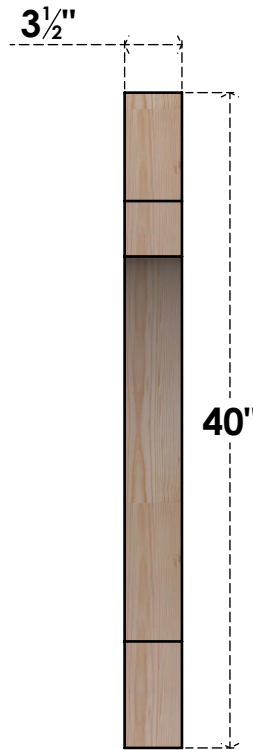

BRC04X28X40MRC00SDF

3 1/2"W X 28"D X 40"H MERCED SMOOTH BRACE, DOUGLAS FIR

EKENA MILLWORK
 2300 WEST MAIN ST.
 CLARKSVILLE, TX 75426
 TOLL FREE: 866-607-0453
 WWW.EKENAMILLWORK.COM

NOTES

1. INSTALLATION TO BE COMPLETED IN ACCORDANCE WITH MANUFACTURER'S SPECIFICATIONS.
2. DRAWING MAY NOT BE TO SCALE
3. THIS DRAWING IS INTENDED FOR DESIGN AND PLANNING PURPOSES ONLY.
4. ALL INFORMATION CONTAINED HEREIN WAS CURRENT AT THE TIME OF DEVELOPMENT BUT MUST BE REVIEWED AND APPROVED BY THE PRODUCT MANUFACTURER TO BE CONSIDERED ACCURATE.
5. PRODUCTS ARE NOT KILN DRIED. THIS ITEM IS UNIQUE AND WILL CONTAIN THE NATURAL VARIATIONS THAT THE WOOD SPECIES OFFERS. THIS MAY RESULT IN VARIATIONS UP TO 1/4"